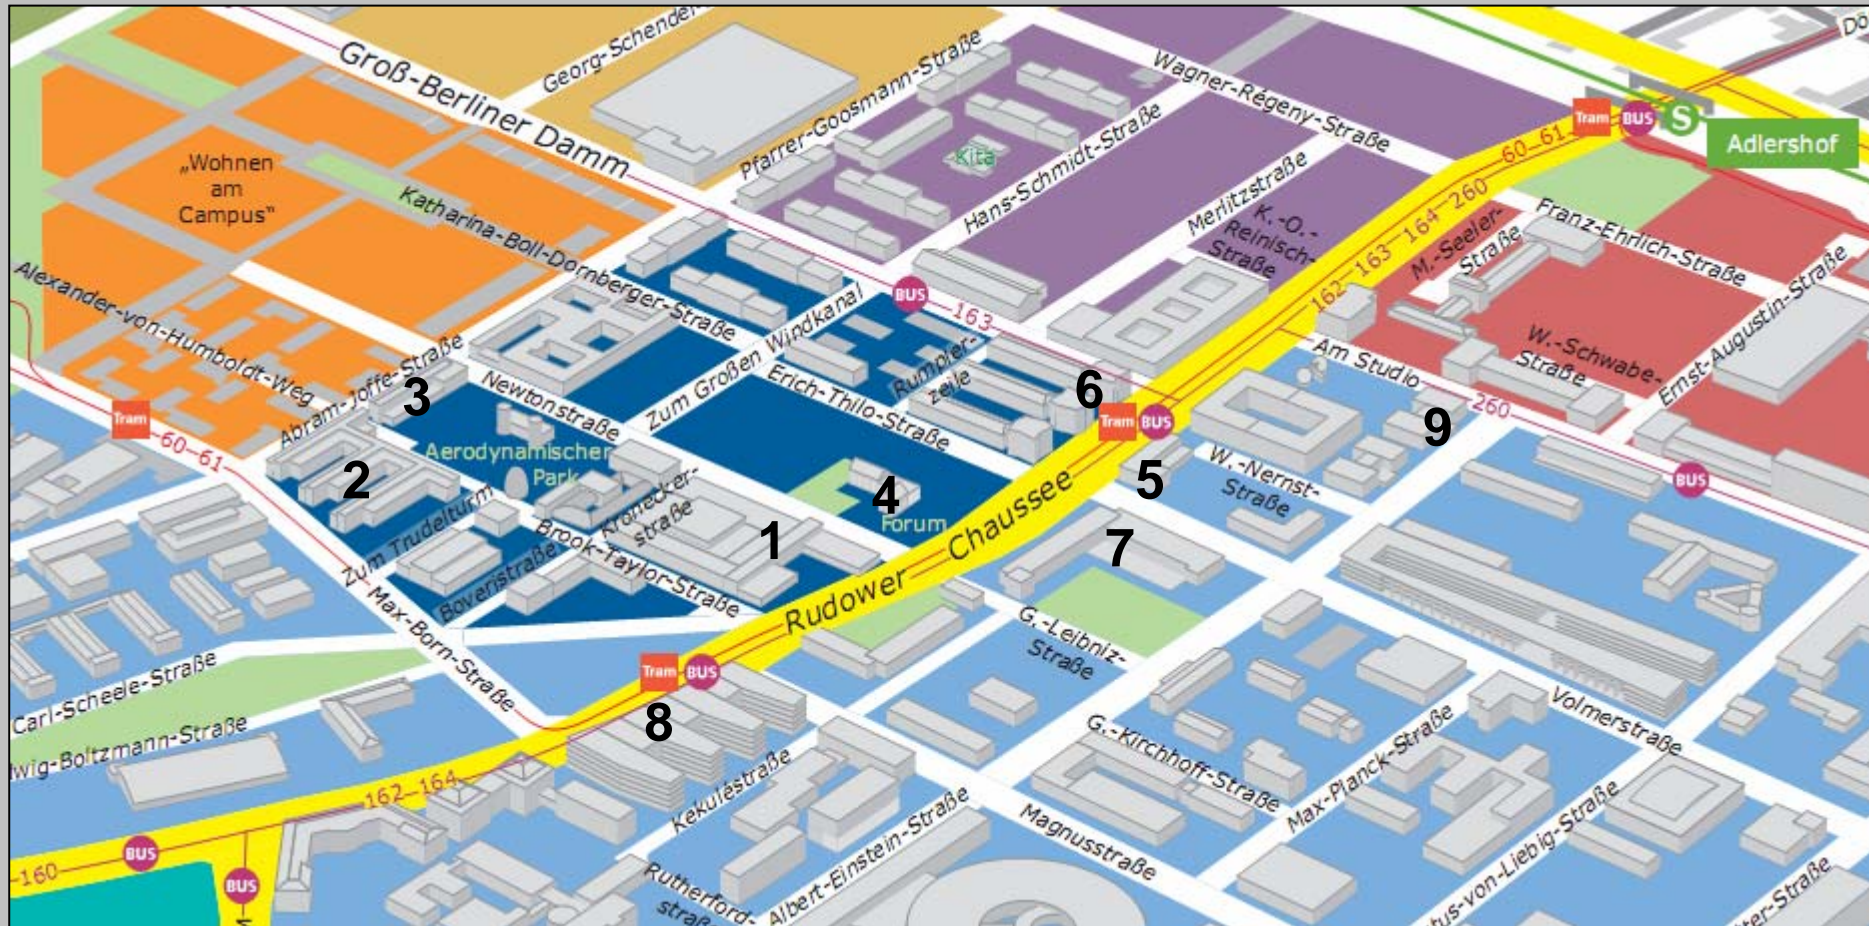

Campus Adlershof

www.adlershof.de

S-Bahn Station *Adlershof* (S45, S46, S8, S9)

Tram 60, 61 Direction *Karl-Ziegler-Straße*, leave at *Magnusstraße*

Bus 162 Dir. *Rudow* & Bus 164 Dir. *Schönefeld*, leave at *Magnusstraße*

1 Erwin-Schrödinger-Zentrum

2 Institute of Chemistry

3 Lecture building Chemistry-Physics

4 Forum, Bistro *Esswirtschaft*

5 Hotel Dorint

6 AirportHotel

7 Campus restaurant

8 Student's restaurant *Oase*

9 Medical centre